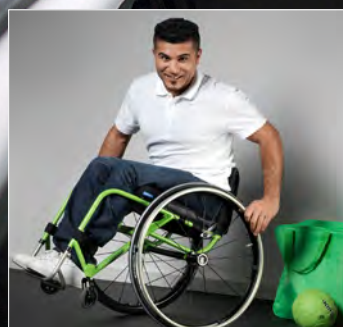

SIX NEW OPTIONAL WHEELCHAIR COLOURS

BRAVE BRONZE

TURTLE TURQUOISE

PANORANGE

[Click for larger image](#)

MEAN GREEN

VERSATILE WHITE

BLUE CLASSIC

SIX NEW OPTIONAL COLOURS FOR OUR WHEELCHAIR MODELS

Panthera now introduce six new, fresh optional colours for all our wheelchair models, except Panthera X. A series of six carefully selected and eye-catching, optional chassi colours in three categories: Trendy, Sporty and Classic.

Mean Green

panthera.

Versatile White

panthera®

Blue Classic