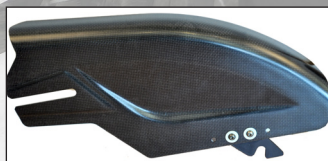

panthera®

Info sheet 2011-03

2011-04-12

New sideguards for X and U2 light

Now the new sideguards for Panthera X and U2 light are available. They come in two versions. One with small cover and one with large cover. They are made in carbon fibre and depending on wick attachment you use it fits both Panthera X and U2 light.

art.no. 4420630
art.no. 4420631
art.no. 4420632
art.no. 4420640
art.no. 4420641
art.no. 4420642

Sideguard plate carbon U2L large cpl pair
Sideguard plate carbon U2L large cpl right
Sideguard plate carbon U2L large cpl left
Sideguard plate carbon X stor large cpl pair
Sideguard plate carbon X stor large cpl right
Sideguard plate carbon X stor large cpl left

art.no. 4420730
art.no. 4420731
art.no. 4420732
art.no. 4420740
art.no. 4420741
art.no. 4420742

Sideguard plate carbon U2L small cpl pair
Sideguard plate carbon U2L small cpl right
Sideguard plate carbon U2L small cpl left
Sideguard plate carbon X stor small cpl pair
Sideguard plate carbon X stor small cpl right
Sideguard plate carbon X stor small cpl left