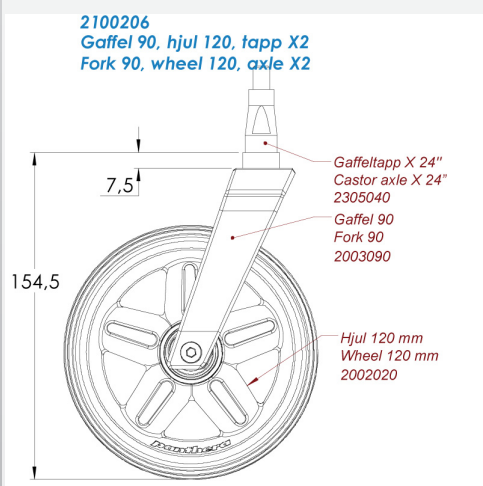

S3 CASTOR WHEEL ON PANTHERA X

Panthera S3 castor wheel

Panthera X with std castor

Information of what parts you need if you like to use the **new S3 castor wheel on Panthera X**.

These parts **MUST** be used when mounting the S3 castor wheel on Panthera X. Regardless if the wheelchair is on a new order or if you will change the castors on an existing wheelchair.

90 mm wheel			
Chassis	Rear wheel	art.no.	Description
X	24"	2100201	Fork 75, wheel 90 mm, axle X2/24"
X	25"	2100201	Fork 75, wheel 90 mm, axle X2/24"
X	26"	2100204	Fork 90, wheel 90 mm, axle X2/24"
120mm wheel			
Chassis	Rear wheel	art.no.	Description
X	26"	2100205	Fork 75, wheel 120 mm, axle X2/24"
120mm wheel on a 5" X chassis			
X 5"	24"	2100205	Fork 75, wheel 120 mm, axle X2/24"
X 5"	25"	2100205	Fork 75, wheel 120 mm, axle X2/24"
X 5"	26"	2100206	Fork 90, wheel 120 mm, axle X2/24"