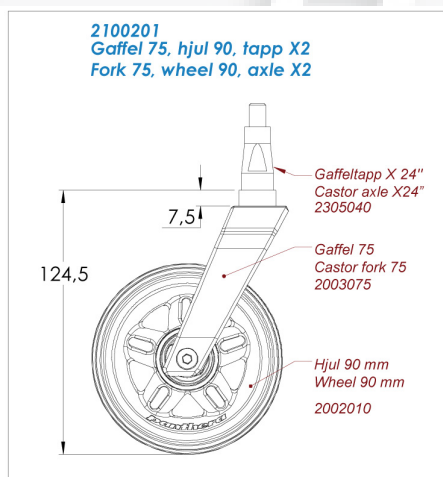

S3 CASTOR WHEEL ON PANTHERA X

Panthera S3 castor wheel

Panthera X with std castor

Information of what parts you need if you like to use the **new S3 castor wheel on Panthera X**.

These parts **MUST** be used when mounting the S3 castor wheel on Panthera X. Regardless if the wheelchair is on a new order or if you will change the castors on an existing wheelchair.

90 mm wheel			
Chassis	Rear wheel	art.no.	Description
X	24"	2100201	Fork 75, wheel 90 mm, axle X2/24"
X	25"	2100201	Fork 75, wheel 90 mm, axle X2/24"
X	26"	2100204	Fork 90, wheel 90 mm, axle X2/24"
120mm wheel			
Chassis	Rear wheel	art.no.	Description
X	26"	2100205	Fork 75, wheel 120 mm, axle X2/24"
120mm wheel on a 5" X chassis			
X 5"	24"	2100205	Fork 75, wheel 120 mm, axle X2/24"
X 5"	25"	2100205	Fork 75, wheel 120 mm, axle X2/24"
X 5"	26"	2100206	Fork 90, wheel 120 mm, axle X2/24"