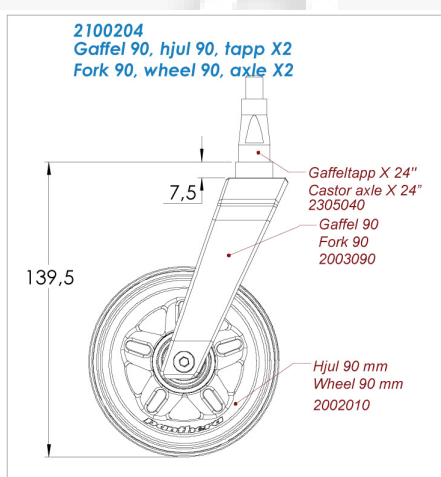

S3 CASTOR WHEEL ON PANTHERA X

Panthera S3 castor wheel

Panthera X with std castor

Information of what parts you need if you like to use the **new S3 castor wheel on Panthera X**.

These parts **MUST** be used when mounting the S3 castor wheel on Panthera X. Regardless if the wheelchair is on a new order or if you will change the castors on an existing wheelchair.

90 mm wheel			
Chassis	Rear wheel	art.no.	Description
X	24"	2100201	Fork 75, wheel 90 mm, axle X2/24"
X	25"	2100201	Fork 75, wheel 90 mm, axle X2/24"
X	26"	2100204	Fork 90, wheel 90 mm, axle X2/24"
120mm wheel			
Chassis	Rear wheel	art.no.	Description
X	26"	2100205	Fork 75, wheel 120 mm, axle X2/24"
120mm wheel on a 5" X chassis			
X 5"	24"	2100205	Fork 75, wheel 120 mm, axle X2/24"
X 5"	25"	2100205	Fork 75, wheel 120 mm, axle X2/24"
X 5"	26"	2100206	Fork 90, wheel 120 mm, axle X2/24"