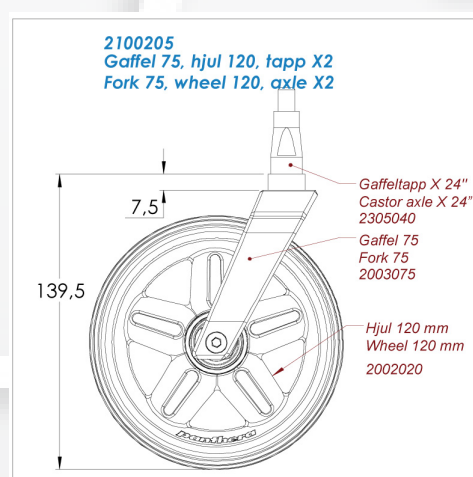

S3 CASTOR WHEEL ON PANTHERA X

Panthera S3 castor wheel

Panthera X with std castor

Information of what parts you need if you like to use the **new S3 castor wheel on Panthera X**.

These parts **MUST** be used when mounting the S3 castor wheel on Panthera X. Regardless if the wheelchair is on a new order or if you will change the castors on an existing wheelchair.

90 mm wheel			
Chassis	Rear wheel	art.no.	Description
X	24"	2100201	Fork 75, wheel 90 mm, axle X2/24"
X	25"	2100201	Fork 75, wheel 90 mm, axle X2/24"
X	26"	2100204	Fork 90, wheel 90 mm, axle X2/24"
120mm wheel			
Chassis	Rear wheel	art.no.	Description
X	26"	2100205	Fork 75, wheel 120 mm, axle X2/24"
120mm wheel on a 5" X chassis			
X 5"	24"	2100205	Fork 75, wheel 120 mm, axle X2/24"
X 5"	25"	2100205	Fork 75, wheel 120 mm, axle X2/24"
X 5"	26"	2100206	Fork 90, wheel 120 mm, axle X2/24"