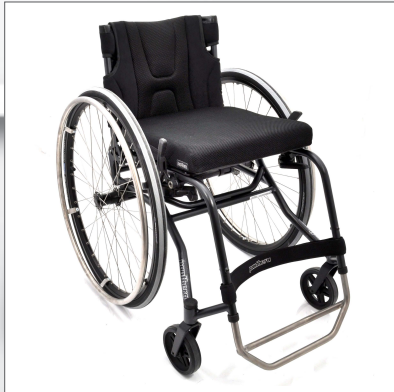

S3 SHORT- LOW AND S3 LARGE

Panthera S3 short-low*

Panthera S3 Large*

Now we expand the S3 family with the models **S3 Short-Low** and **S3 Large**.

Panthera S3 Short-Low is 50 mm shorter and 25 mm lower than standard S3. [Link to web page](#)

Panthera S3 Large is 50 mm longer and 25 mm higher than standard S3. [Link to web page](#).

* Note! The images shows S3 short och S3.