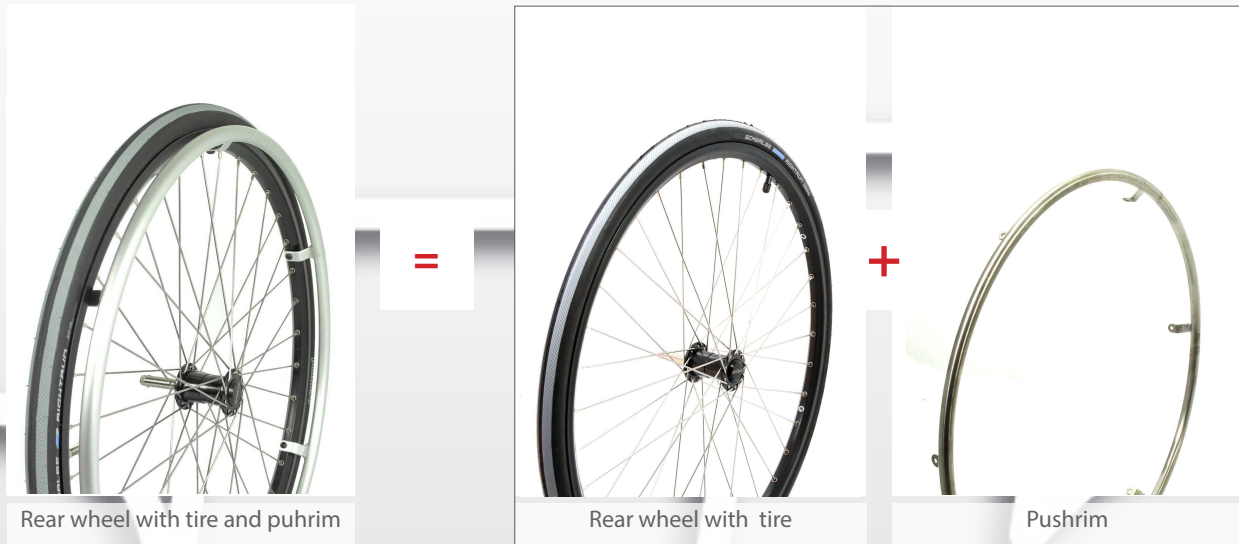

## ORDERING REAR WHEELS FROM PANTHERA

### PANTHERA SPLITS ORDERS OF REAR WHEELS INTO REAR WHEEL+PUSHRIM.

Panthera is now selling rear wheels as tire and pushrim with separate article numbers instead of one article number for a complete rear wheel with pushrim.

This change is possible due to the fact that all pushrims is now mounted from the outside without having to remove tire and tube. Thanks to this change we are reducing the number of article numbers and facilitate the stock keeping.